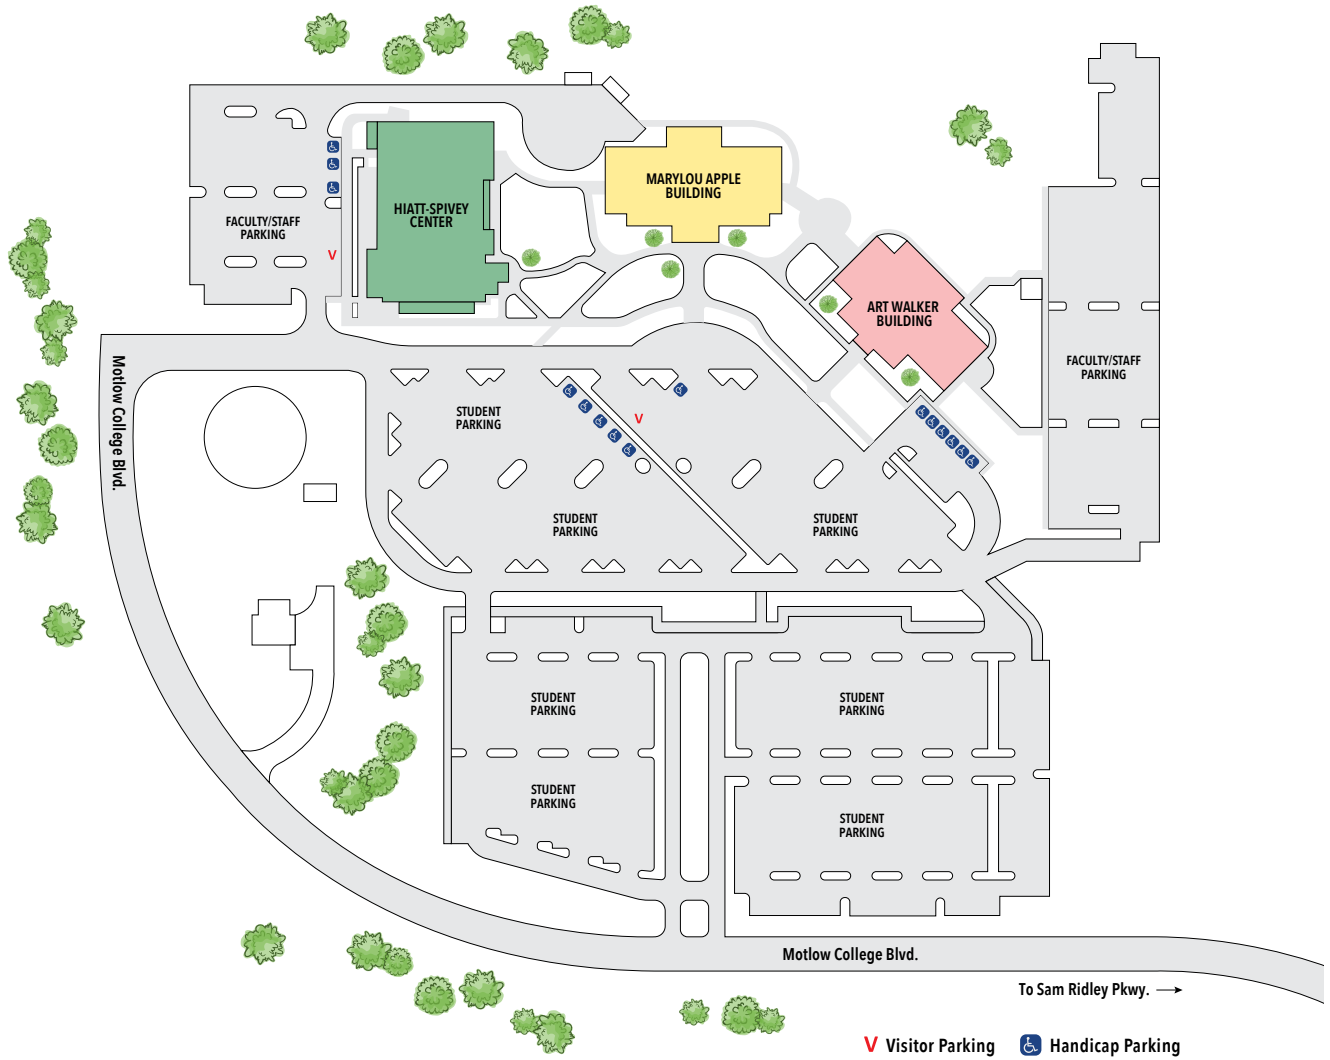

SMYRNA CAMPUS

KEY INFORMATION

- **Hiatt-Spivey Center**
 - One Stop Shop (*Admissions, Business Office & Financial Aid*)
 - Administrative Offices
 - Student Success
 - Library Services
 - Bookstore
 - Classrooms
 - Conference Room
 - Testing Services
 - Tutoring (*Writing Center & Math Lab*)

- **MaryLou Apple Building**
 - Student Lounge
 - Administrative Offices
 - Classrooms

- **Art Walker Building**
 - Administrative Offices
 - Disabilities Services
 - Counseling
 - Financial Aid
 - Classrooms